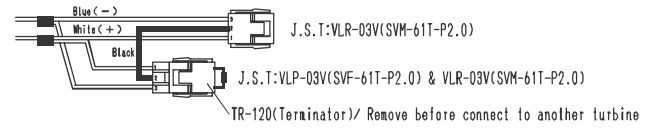

( Out put cables / Connectors )

- Power ( + ) : KIV8mmSQ/50cm/Red ×2
- Power ( - ) : KIV8mmSQ/50cm/Black ×2
- Earth cable : 2mmSQ/10m/Green
- Data ( + ) : SKEV-SB/1.25mmSQ/White/1.2m
- Data ( - ) : SKEV-SB/1.25mmSQ/Blue/1.2m
- Shield : SKEV-SB/1.25mmSQ/Black